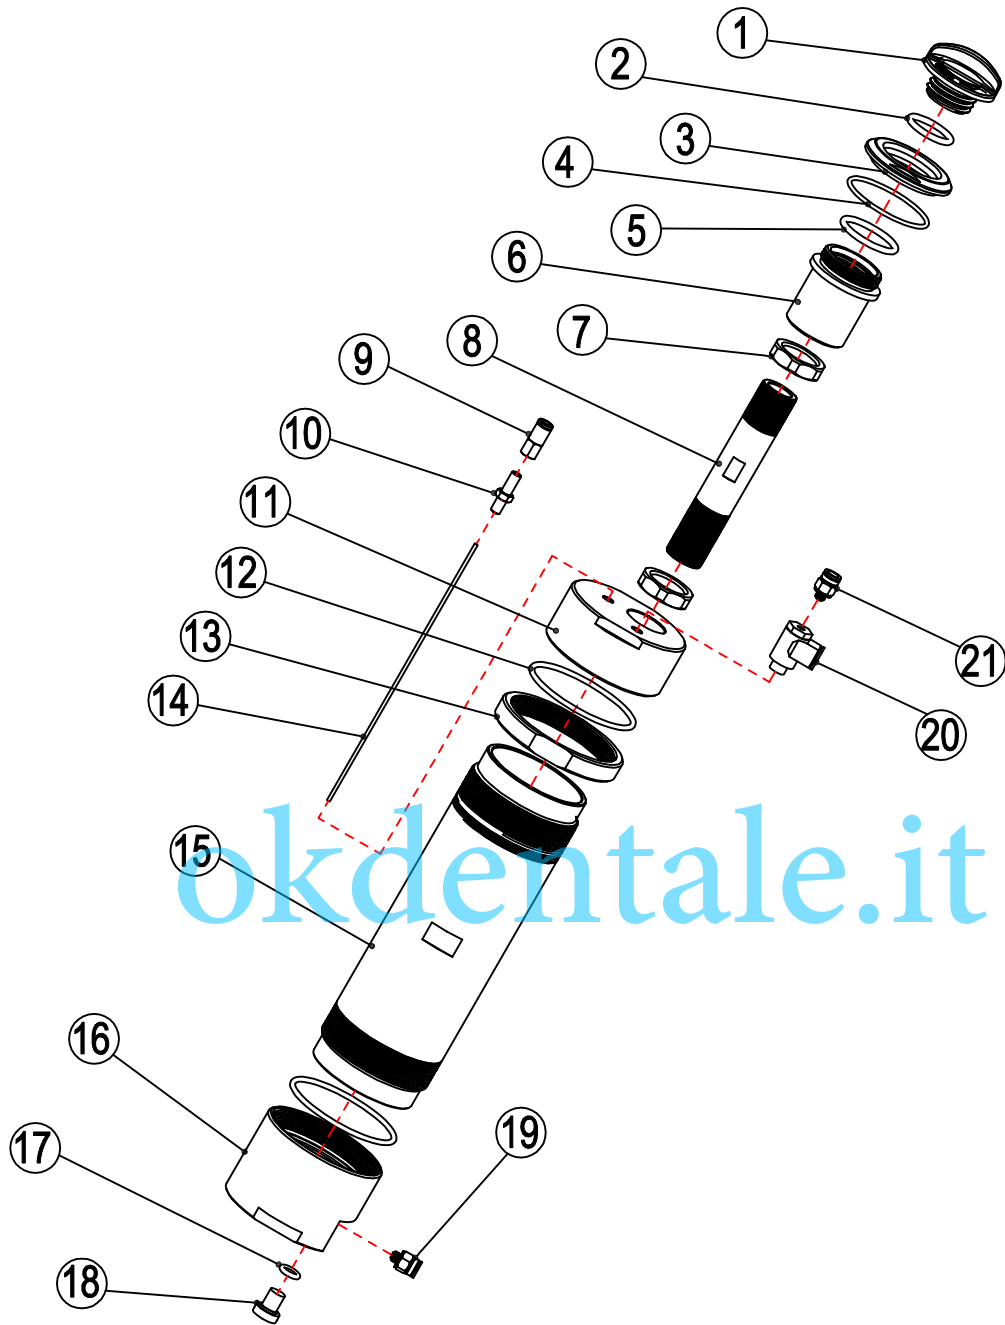

Manifold Assembly Section 2

NO.	Name	Part Number	QTY	Price\$
1	Belt	HPL-2-1	1	
2	Set Screw	HPL-2-2	2	
3	Gear Cap	HPL-2-3	2	
4	Gear	HPL-2-4	2	
5	C-Clip	HPL-2-5	2	
6	Screw	HPL-2-6	2	
7	Mounting Plate	HPL-2-7	1	
8	Motor	HPL-2-8		
9	Straight Compression Fitting	HPL-2-9		
10	Door Ball Bearing	HPL-2-10	2	
11	E-Type Spindle Complete	HPL-2-11	2	
12	4 hole HP adaptor	HPL-2-12	1	
17	Manifold	HPL-2-17		
18	90 Degree Compression Fitting	HPL-2-18		
19	Set Screw	HPL-2-19		
20	Screw	HPL-2-20		
21	Lock Washer	HPL-2-21		
	16,15,14,13 See Parts 2,3,4,5	Same		

Over View Section 4

NO.	Name	Part Number	QTY	Price\$
1	Frame	HPL-4-1	1	
2	Main Control PCB	HPL-4-2	11	
3	Screw	HPL-4-3	4	
4	Main Power Switch	HPL-4-4	1	
5	Main Power Board	HPL-4-5	1	
6	Screw	HPL-4-66	4	
7	Offset	HPL-4-7	4	
8	Foot	HPL-4-8	4	
9	Washer	HPL-4-9	4	
10	Screw	HPL-4-10	4	
11	Nut	HPL-4-11	4	
12	Nut	HPL-4-12	2	
13	Screw	HPL-4-13	2	

14	Power inlet	HPL-4-14	1	
----	-------------	----------	---	--

NO.	Name	Part Number	QTY	Price\$
1	Back cover	HPL-5-1	1	
2	Straight Compression Fitting	HPL-5-2	1	
3	Pressure Regulator	HPL-5-3	1	
4	Needle Valve	HPL-5-4	1	
5	Straight Compression Fitting	HPL-5-5	1	
6	Straight Compression Fitting	HPL-5-6	1	
7	Straight Compression Fitting	HPL-5-7	1	
8	Moisture Separator / Filter	HPL-5-8	1	
9	Straight Compression Fitting	HPL-5-9	1	
10	Tube	HPL-5-10	1	
11	90 Compression elbow	HPL-5-11	1	

12	Tubing	HPL-5-12	1	
13	Bracket	HPL-5-13	1	
14	Washer	HPL-5-14	1	
15	Screw	HPL-5-15	2	
16	Washer	HPL-5-16	2	
17	screw	HPL-5-17	2	
18	90 compression fitting.	HPL-5-18	1	

okdentale.it

NO.	Name	Part Number	QTY	Price\$
1	Oil Tank Cap	HPL-6-1	1	
2	Oil Cap O ring	HPL-6-2	1	
3	Cosmetic Nut	HPL-6-3	1	
4	O-Ring	HPL-6-4	1	
5	O-Ring	HPL-6-5	1	
6	Union	HPL-6-6	1	
7	Nut	HPL-6-7	1	
8	Extension	HPL-6-8	1	