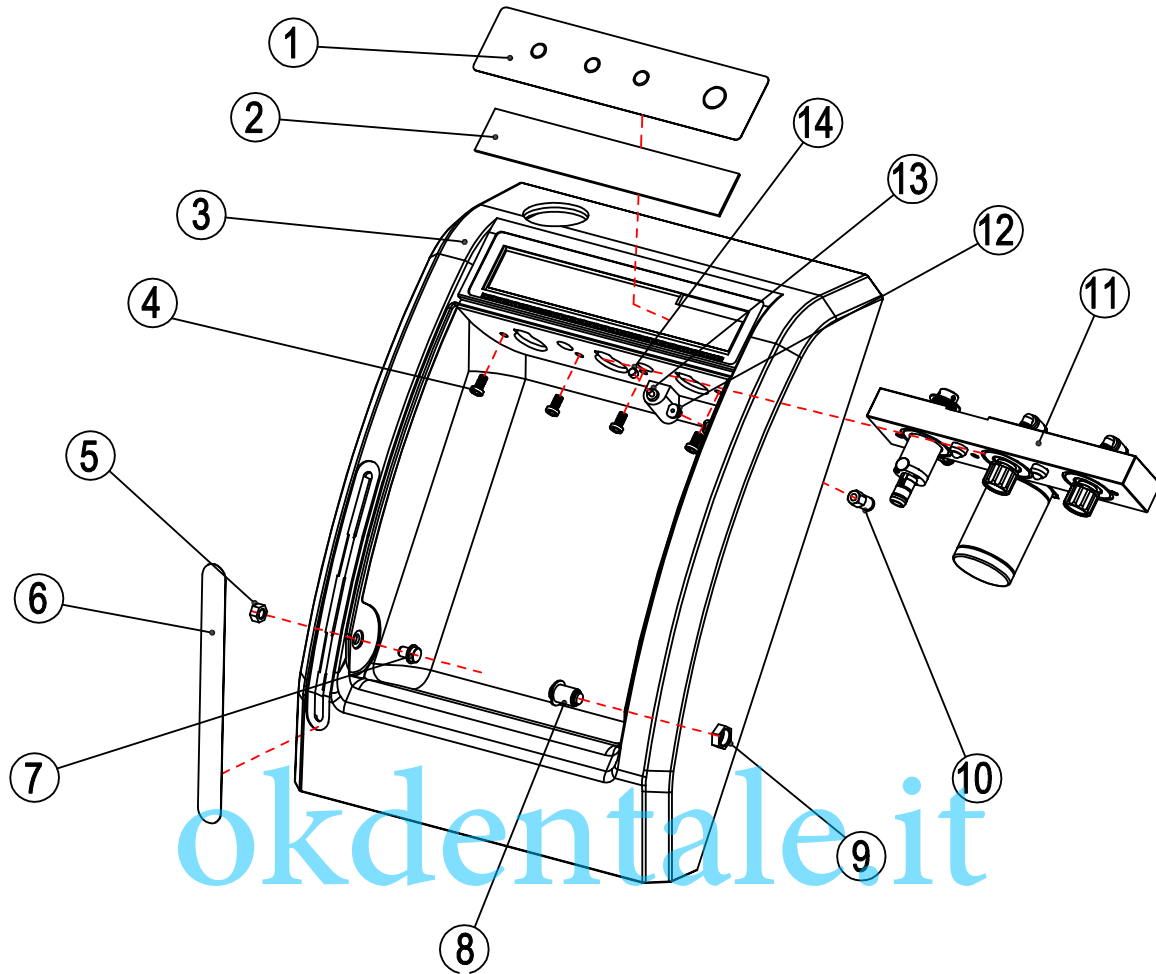

Lube Station Parts list Section 1

Parts list Front Assembly.

NO.	Name	Part Number	QTY	Price
1	Display Membrane Cover	HPL-1-1	1	
2	Display PCB	HPL-1-2	1	
3	Front Cover	HPL-1-3	1	
4	Screw	HPL-1-4	4	
5	Nut	HPL-1-5	2	
6	Level Indicator Label	HPL-1-6	1	
7	L Side Door Hinge	HPL-1-7	1	
8	R Side Door Hinge	HPL-1-8	1	
9	Nut	HPL-1-9	2	
10	Compression Fitting	HPL-1-10	1	
11	Drive Manifold	HPL-1-11	1	
12	Exhaust Cap	HPL-1-12	1	
13	Door Sensor	HPL-1-13	1	
14	Door Sensor Cap	HPL-1-14	1	

Manifold Assembly Section 2

NO.	Name	Part Number	QTY	Price\$
1	Belt	HPL-2-1	1	
2	Set Screw	HPL-2-2	2	
3	Gear Cap	HPL-2-3	2	
4	Gear	HPL-2-4	2	
5	C-Clip	HPL-2-5	2	
6	Screw	HPL-2-6	2	
7	Mounting Plate	HPL-2-7	1	
8	Motor	HPL-2-8		
9	Straight Compression Fitting	HPL-2-9		
10	Door Ball Bearing	HPL-2-10	2	
11	E-Type Spindle Complete	HPL-2-11	2	
12	4 hole HP adaptor	HPL-2-12	1	
17	Manifold	HPL-2-17		
18	90 Degree Compression Fitting	HPL-2-18		
19	Set Screw	HPL-2-19		
20	Screw	HPL-2-20		
21	Lock Washer	HPL-2-21		
	16,15,14,13 See Parts 2,3,4,5	Same		

Lube Station Parts list Section 3

NO.	Name	Part Number	QTY	Price\$
1	Door	HPL-3-1	1	
2	Absorbent oil pads	HPL-3-2	3	
3	Front cover	HPL-1-3	1	
4	Oil Tank	HPL-3-4	1	
5	Solenoid Manifold Complete	HPL-3-5	1	
6	Frame	HPL-3-6	1	
7	Screw	HPL-3-7	3	
8	Back Cover W/ Separator	HPL-3-8	1	
9	Screw	HPL-3-9	6	
10	Washer	HPL-3-10	2	
11	Tank Drain Screw	HPL-3-11	1	
12	Tank Screw	HPL-3-12	2	
13	Washer	HPL-3-13	2	
14	Screw	HPL-3-14	4	