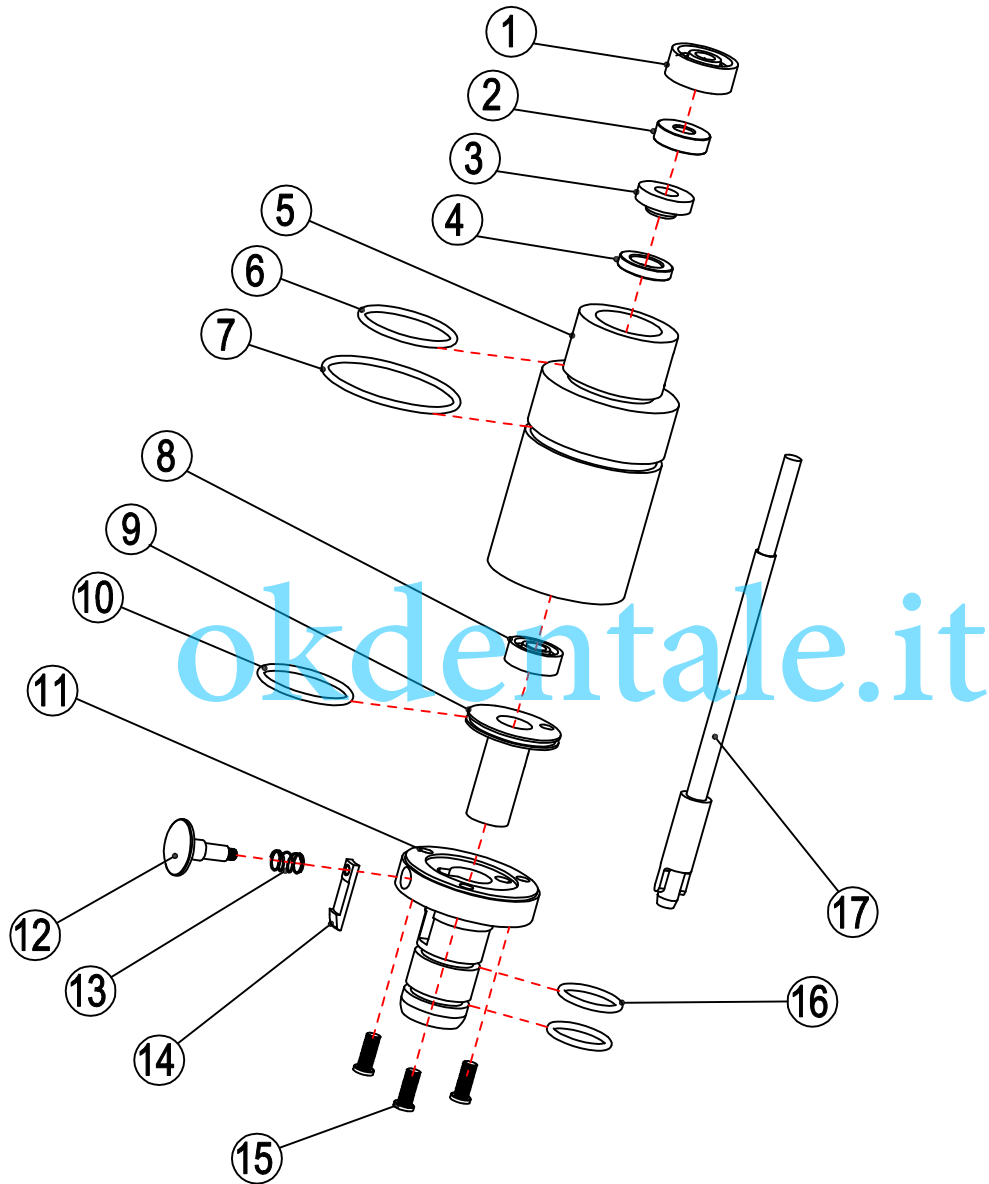

12	Solenoid #	HPL-7-12	1	
13	Solenoid #	HPL-7-13	1	
14	Solenoid #	HPL-7-14	1	
15	Solenoid Frame	HPL-7-15	1	

NO.	Name	Part Number	QTY	Price
1	Bearing	HPL-8-1	1	
2	Spacer	HPL-8-2	1	
3	Spacer	HPL-8-3	1	
4	Washer	HPL-8-4	1	
5	Spindle housing	HPL-8-5	1