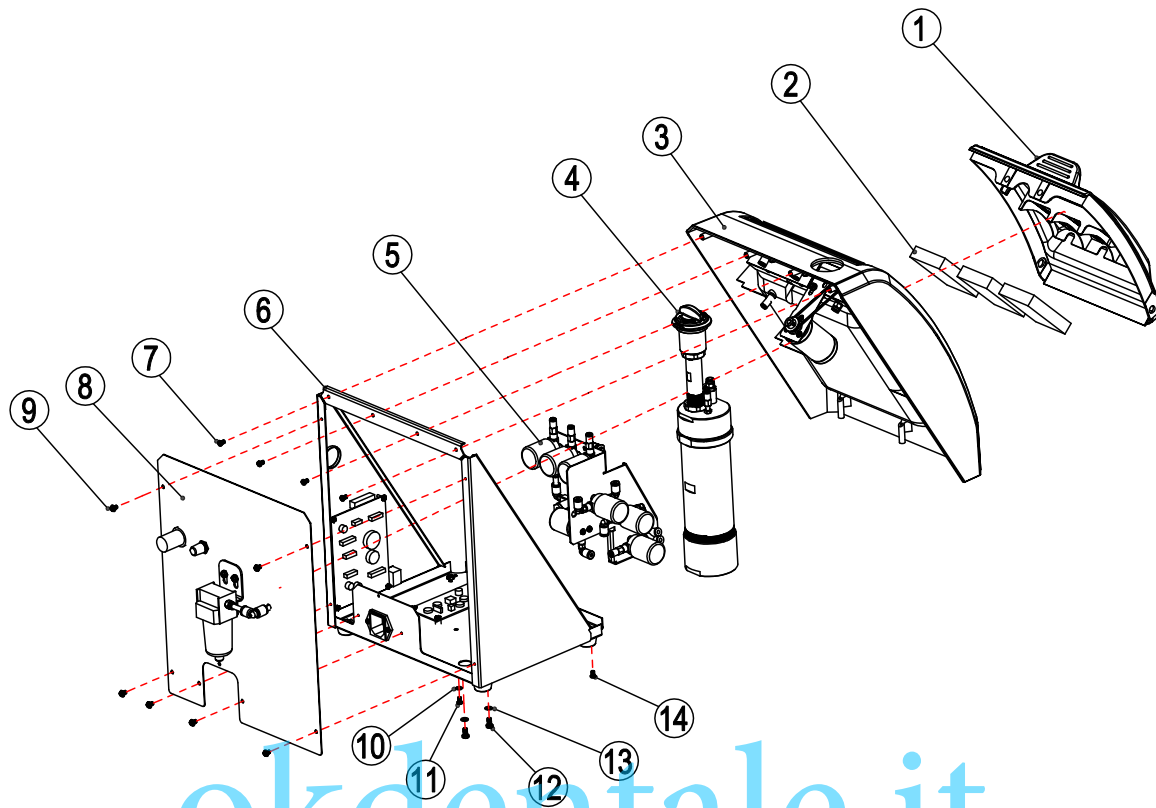

Lube Station Parts list Section 3

NO.	Name	Part Number	QTY	Price$
1	Door	HPL-3-1	1	
2	Absorbent oil pads	HPL-3-2	3	
3	Front cover	HPL-1-3	1	
4	Oil Tank	HPL-3-4	1	
5	Solenoid Manifold Complete	HPL-3-5	1	
6	Frame	HPL-3-6	1	
7	Screw	HPL-3-7	3	
8	Back Cover W/ Separator	HPL-3-8	1	
9	Screw	HPL-3-9	6	
10	Washer	HPL-3-10	2	
11	Tank Drain Screw	HPL-3-11	1	
12	Tank Screw	HPL-3-12	2	
13	Washer	HPL-3-13	2	
14	Screw	HPL-3-14	4