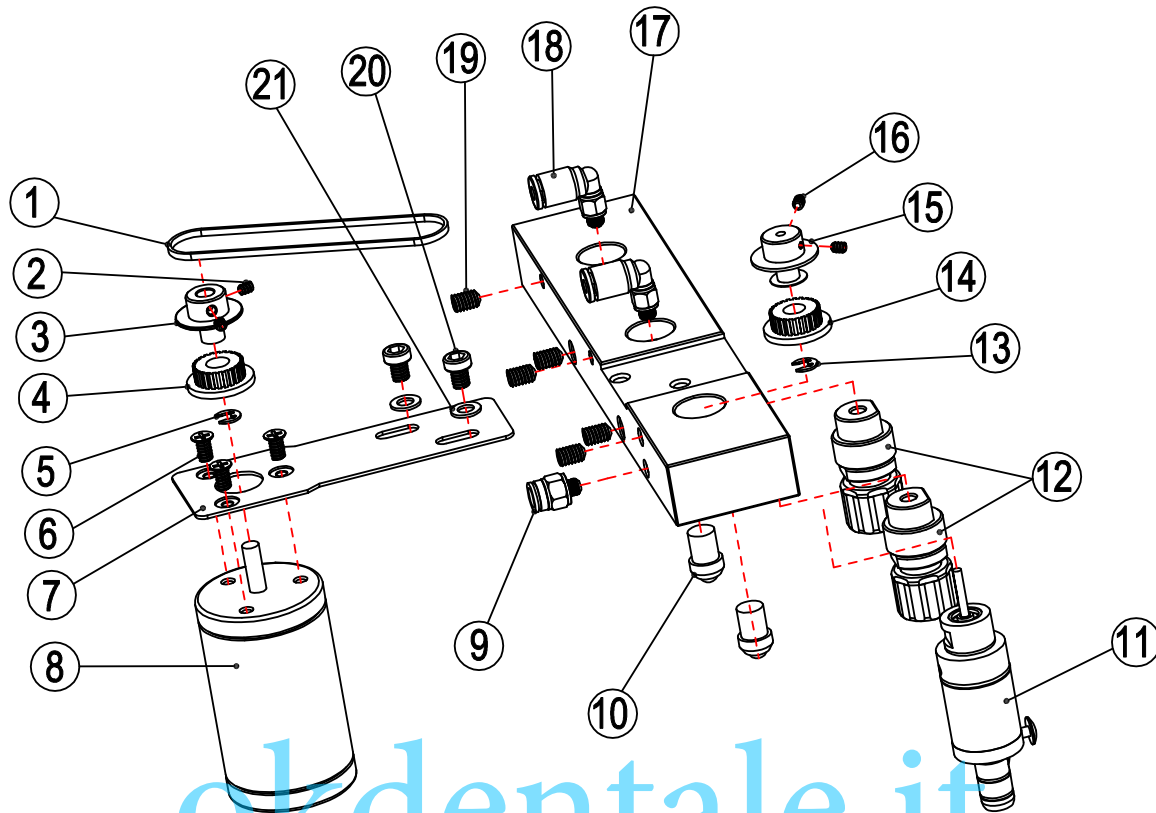

Lube Station Parts list Section 1

Parts list Front Assembly.

NO.	Name	Part Number	QTY	Price
1	Display Membrane Cover	HPL-1-1	1	
2	Display PCB	HPL-1-2	1	
3	Front Cover	HPL-1-3	1	
4	Screw	HPL-1-4	4	
5	Nut	HPL-1-5	2	
6	Level Indicator Label	HPL-1-6	1	
7	L Side Door Hinge	HPL-1-7	1	
8	R Side Door Hinge	HPL-1-8	1	
9	Nut	HPL-1-9	2	
10	Compression Fitting	HPL-1-10	1	
11	Drive Manifold	HPL-1-11	1	
12	Exhaust Cap	HPL-1-12	1	
13	Door Sensor	HPL-1-13	1	
14	Door Sensor Cap	HPL-1-14	1	

Manifold Assembly Section 2

NO.	Name	Part Number	QTY	Price\$
1	Belt	HPL-2-1	1	
2	Set Screw	HPL-2-2	2	
3	Gear Cap	HPL-2-3	2	
4	Gear	HPL-2-4	2	
5	C-Clip	HPL-2-5	2	
6	Screw	HPL-2-6	2	
7	Mounting Plate	HPL-2-7	1	
8	Motor	HPL-2-8		
9	Straight Compression Fitting	HPL-2-9		
10	Door Ball Bearing	HPL-2-10	2	
11	E-Type Spindle Complete	HPL-2-11	2	
12	4 hole HP adaptor	HPL-2-12	1	
17	Manifold	HPL-2-17		
18	90 Degree Compression Fitting	HPL-2-18		
19	Set Screw	HPL-2-19		
20	Screw	HPL-2-20		
21	Lock Washer	HPL-2-21		
	16,15,14,13 See Parts 2,3,4,5	Same		

Lube Station Parts list Section 3

NO.	Name	Part Number	QTY	Price\$
1	Door	HPL-3-1	1	
2	Absorbent oil pads	HPL-3-2	3	
3	Front cover	HPL-1-3	1	
4	Oil Tank	HPL-3-4	1	
5	Solenoid Manifold Complete	HPL-3-5	1	
6	Frame	HPL-3-6	1	
7	Screw	HPL-3-7	3	
8	Back Cover W/ Separator	HPL-3-8	1	
9	Screw	HPL-3-9	6	
10	Washer	HPL-3-10	2	
11	Tank Drain Screw	HPL-3-11	1	
12	Tank Screw	HPL-3-12	2	
13	Washer	HPL-3-13	2	
14	Screw	HPL-3-14	4	

Over View Section 4

NO.	Name	Part Number	QTY	Price\$
1	Frame	HPL-4-1	1	
2	Main Control PCB	HPL-4-2	11	
3	Screw	HPL-4-3	4	
4	Main Power Switch	HPL-4-4	1	
5	Main Power Board	HPL-4-5	1	
6	Screw	HPL-4-66	4	
7	Offset	HPL-4-7	4	
8	Foot	HPL-4-8	4	
9	Washer	HPL-4-9	4	
10	Screw	HPL-4-10	4	
11	Nut	HPL-4-11	4	
12	Nut	HPL-4-12	2	
13	Screw	HPL-4-13	2	