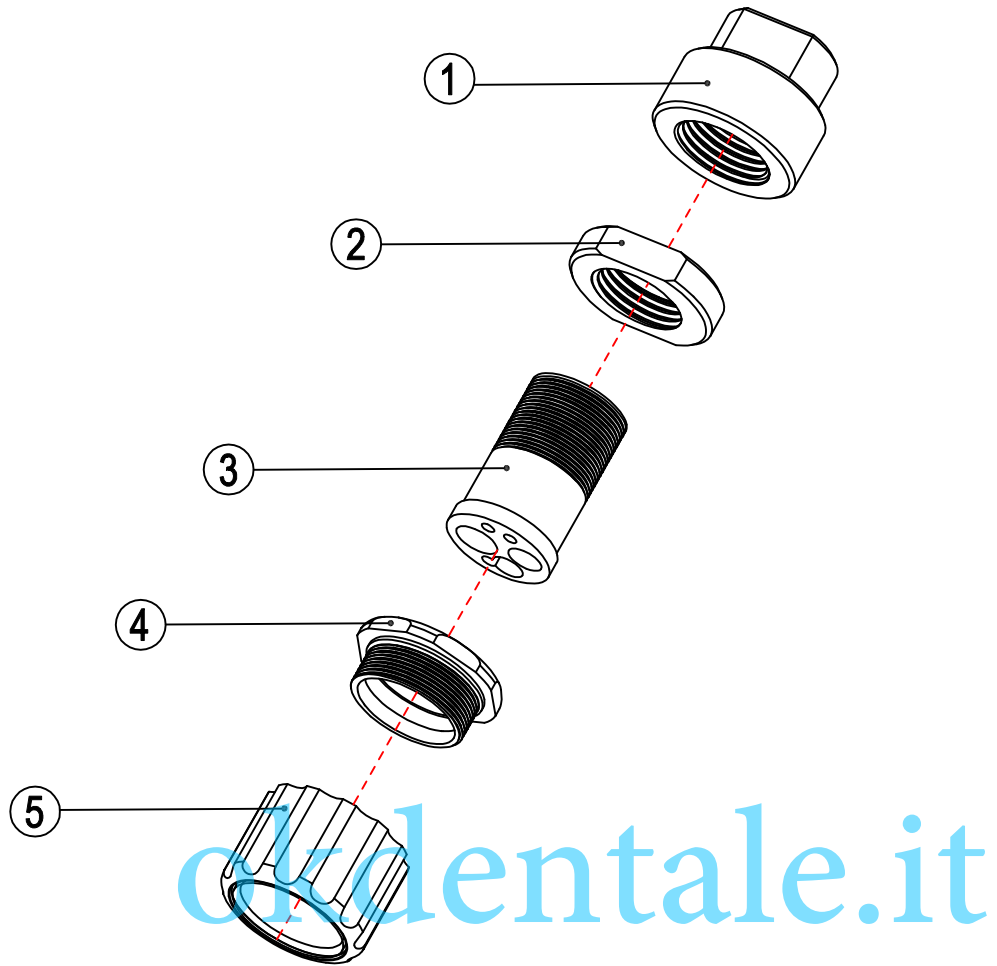

NO.	Name	Part Number	QTY	Price
1	Nut Socket	HPL-9-1	1	
2	Tension Nut	HPL-9-2	1	
3	5 Hole Port	HPL-9-3	1	
4	Nut Cap	HPL-9-4	1	
5	Nut	HPL-9-5	1